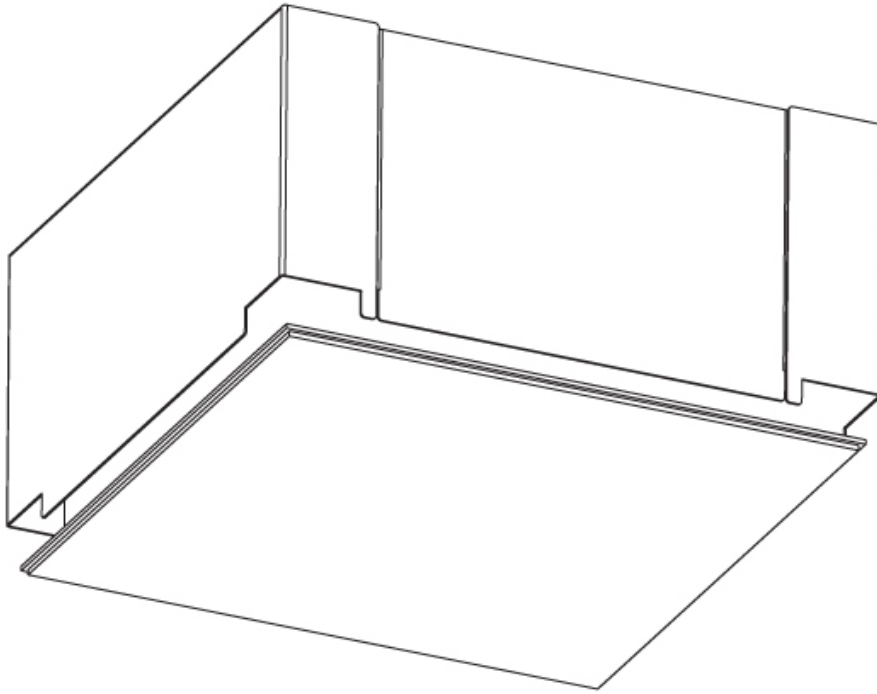

PI2 STANDARD TRIMLESS

A37644-

PROJECT _____

TYPE _____

SPECIFIER _____

QUANTITY _____

DATE _____