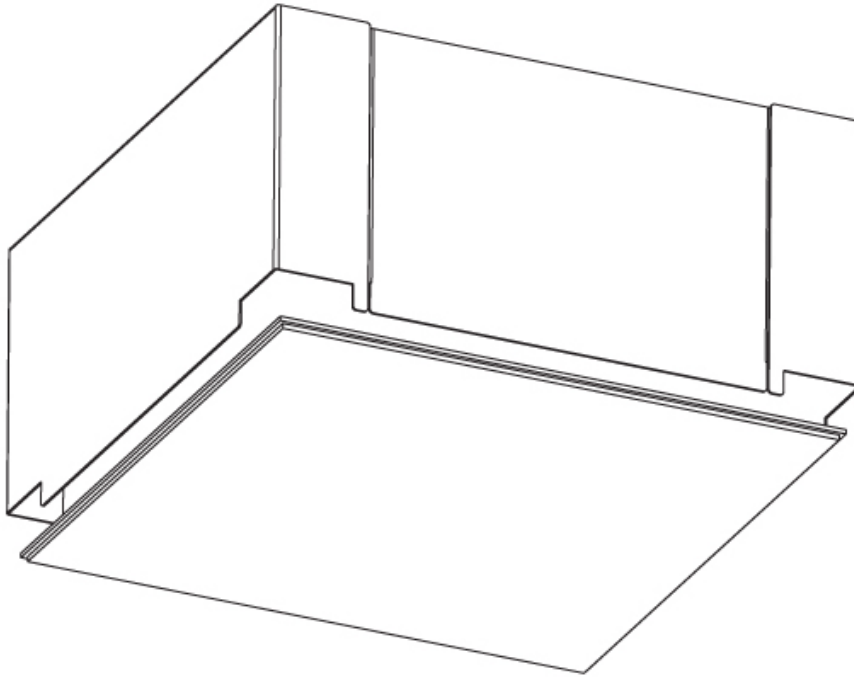

PI2 STANDARD TRIMLESS

A37640-

PROJECT

TYPE

SPECIFIER

QUANTITY

DATE