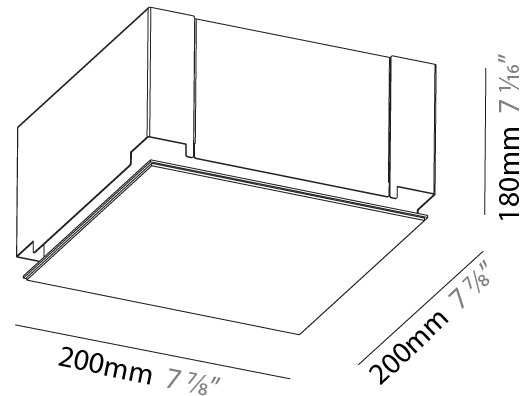

PHYSICAL

Shape: Square
Length (mm): 200
Length (in): 7 7/8
Width (mm): 200
Width (in): 7 7/8
Height (mm): 180
Height (in): 7 1/16
Ceiling Thickness (mm): 10 / 12.5 / 15 / 25 / 30
Ceiling Thickness (in): 3/8 or 1/2 or 9/16 or 1 or 1 3/16
Min. Recessing Depth (mm): 200
Min. Recessing Depth (in): 7 7/8
Light Distribution: Direct
Diffuser: PMMA - Opal
Fixture Finish: SSR / BKV / CWI / CRY / HAB / UFT / ITA / RUA / FTG / MYG / LOD / PUS / FRO / FUP / KIA / POP / BLS / SPG / MEY / GOH / GUM / CHC / COM / ABZ / JAG / OBR / MOS / ROR
Fixture Material: Extruded Aluminum / Steel
Cut-out Measurements: 235mm / 9 1/4" x 235mm / 9 1/4"
Upon Request: Unique Sizes Unique Ceiling Thickness Unique Mounting Depth Spot Inserts

ELECTRICAL

Lamp Type: LED (Zhaga Standard)
Input Wattage (W): 12.4
Total Output Wattage (W): 10.8
Dimming: Tri-Mode (Non-Dimming and Phase Dimming (120Vac only) and 0-10V Dimming)
Driver Included: Yes
Driver Location: Integrated
Driver Type: Constant Current - Universal
Driver Class: Class 2
Input Voltage (V): 120 - 277
Constant Current (MA): 350

LED

Color Temperature (°K): 3000 / 3500 / 4000
Max. Delivered Lumen (lm): 880 / 880 / 880
Nominal Lumen (lm): 1360 / 1360 / 1360
CRI: >80 CRI
Efficiency (%): 65 (5mm Perspex) / 65.10
Lamp Life (hrs): 50000
Upon Request: RGB-W Tunable White Special Color Temperature CRI90

OPTICAL

RATINGS AND CERTIFICATIONS

Certified By: Certified for North American Standards
IP rating: IP20