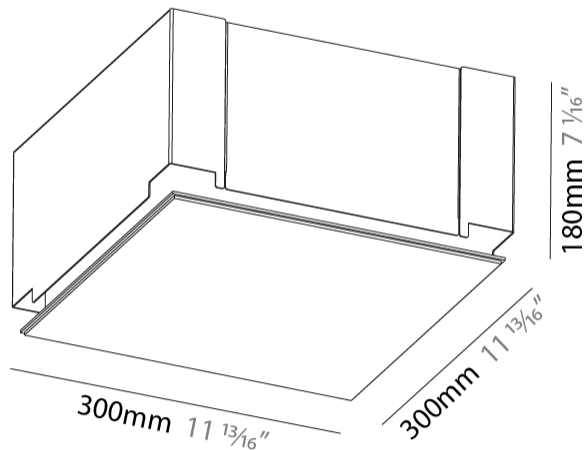

PHYSICAL

Shape: Square
Length (mm): 300
Length (in): 11 ¹³/₁₆"
Width (mm): 300
Width (in): 11 ¹³/₁₆"
Height (mm): 180
Height (in): 7 ¹/₁₆"
Ceiling Thickness (mm): 10 / 12.5 / 15 / 25 / 30
Ceiling Thickness (in): 3/8 or 1/2 or 9/16 or 1 or 1 3/16
Min. Recessing Depth (mm): 200
Min. Recessing Depth (in): 7 ⁷/₈"
Light Distribution: Direct
Diffuser: PMMA - Opal
Fixture Finish: SSR / BKV / CWI / CRY / HAB / UFT / ITA / RUA / FTG / MYG / LOD / PUS / FRO / FUP / KIA / POP / BLS / SPG / MEY / GOH / GUM / CHC / COM / ABZ / JAG / OBR / MOS / ROR
Fixture Material: Extruded Aluminum / Steel
Cut-out Measurements: 335mm 13 3/16" x 335mm / 13 3/16"
Upon Request: Unique Sizes Unique Ceiling Thickness Unique Mounting Depth Spot Inserts

ELECTRICAL

Lamp Type: LED (Zhaga Standard)
Input Wattage (W): 12.4
Total Output Wattage (W): 10.8
Dimming: Tri-Mode (Non-Dimming and Phase Dimming (120Vac only) and 0-10V Dimming)
Driver Included: Yes
Driver Location: Integrated
Driver Type: Constant Current - Universal
Driver Class: Class 2
Input Voltage (V): 120 - 277
Constant Current (MA): 350

LED

Color Temperature (°K): 3000 / 3500 / 4000
Max. Delivered Lumen (lm): 850 / 902 / 920
CRI: >80 CRI
Efficiency (%): 65% (5mm Perspex)
Lamp Life (hrs): 50000
Upon Request: RGB-W Tunable White Special Color Temperature CRI90

OPTICAL

RATINGS AND CERTIFICATIONS

Certified By: Certified for North American Standards
IP rating: IP20